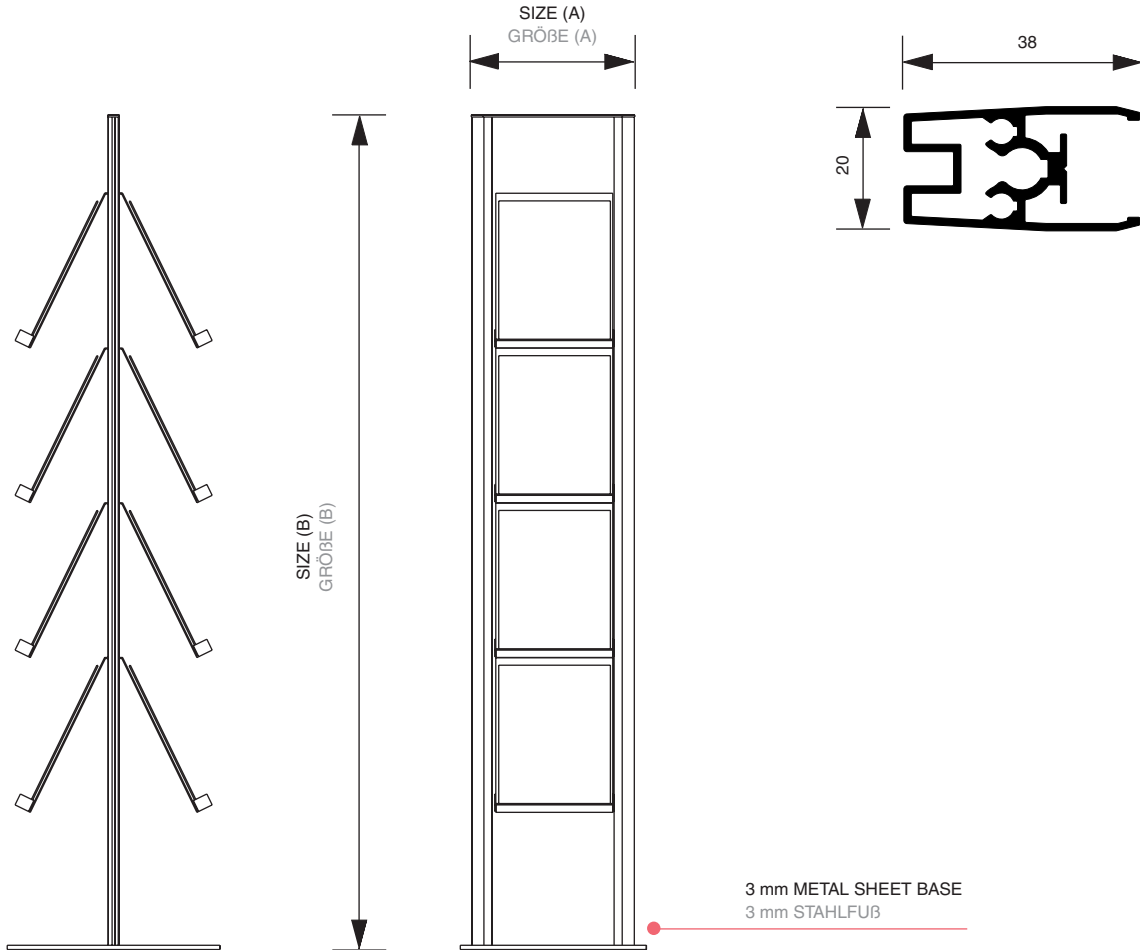

Brochure Rack Totem

POSTER & LITERATURE SYSTEMS > LEAFLET & CATALOGUE HOLDERS

ACCESSORIES
ZUBEHÖR

(BRSx2)
BROCHURE SHELF A4
PROSPEKTABLAGE A4