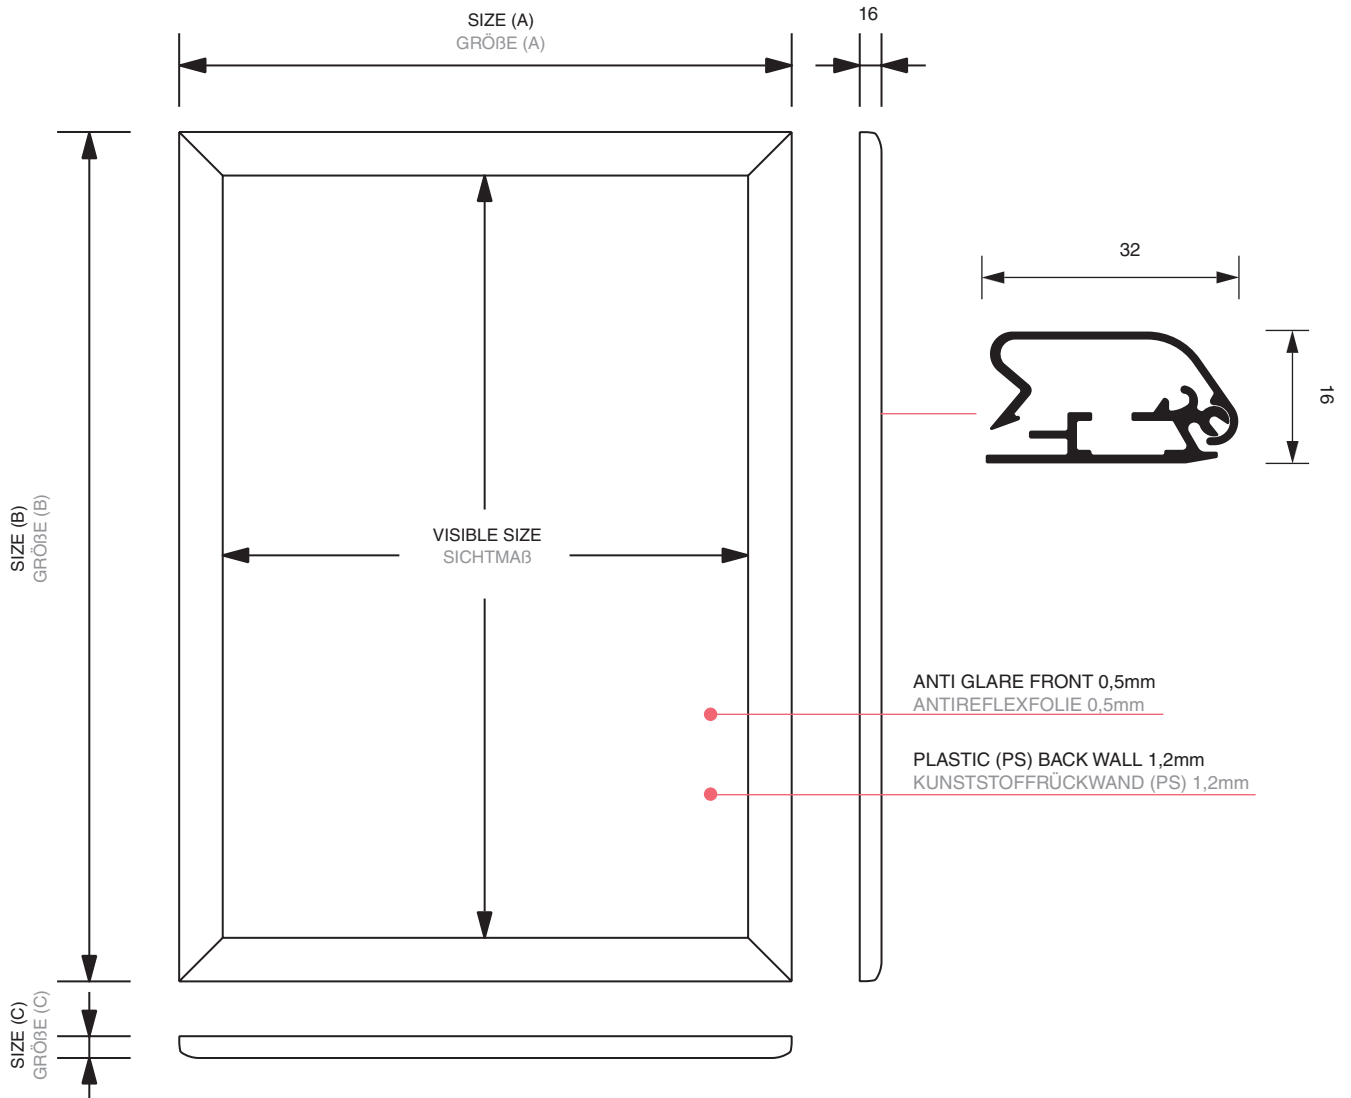

Snap frame Profile 32 mm / mitred corner

POSTER FRAMES > SNAP FRAMES