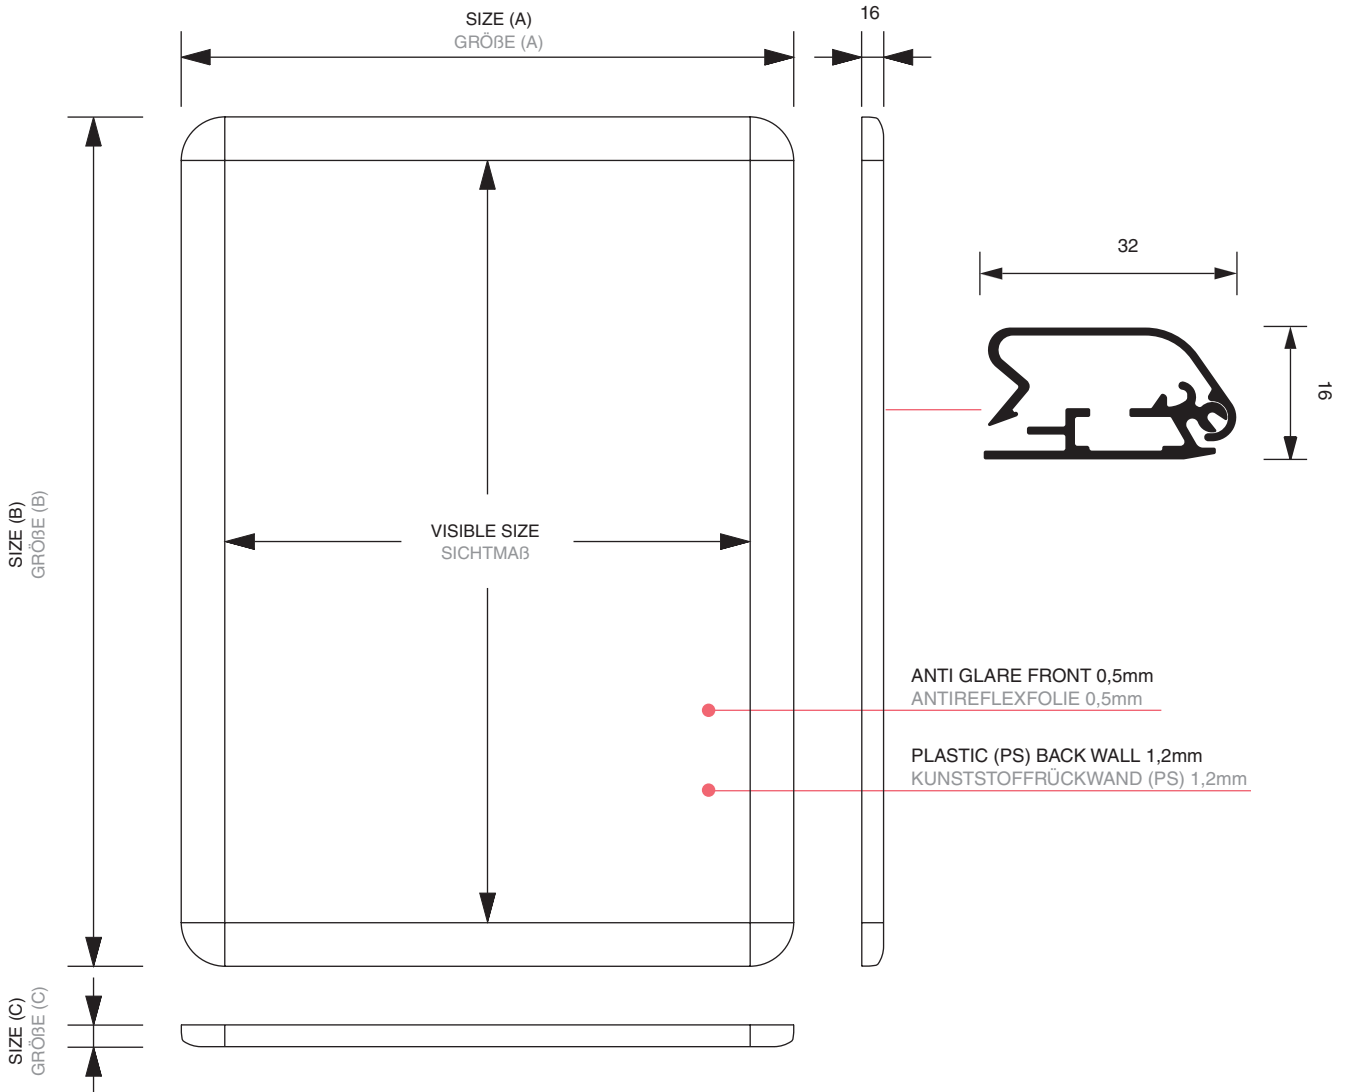

Snap frame Profile 32 mm / rondo corner

POSTER FRAMES > SNAP FRAMES