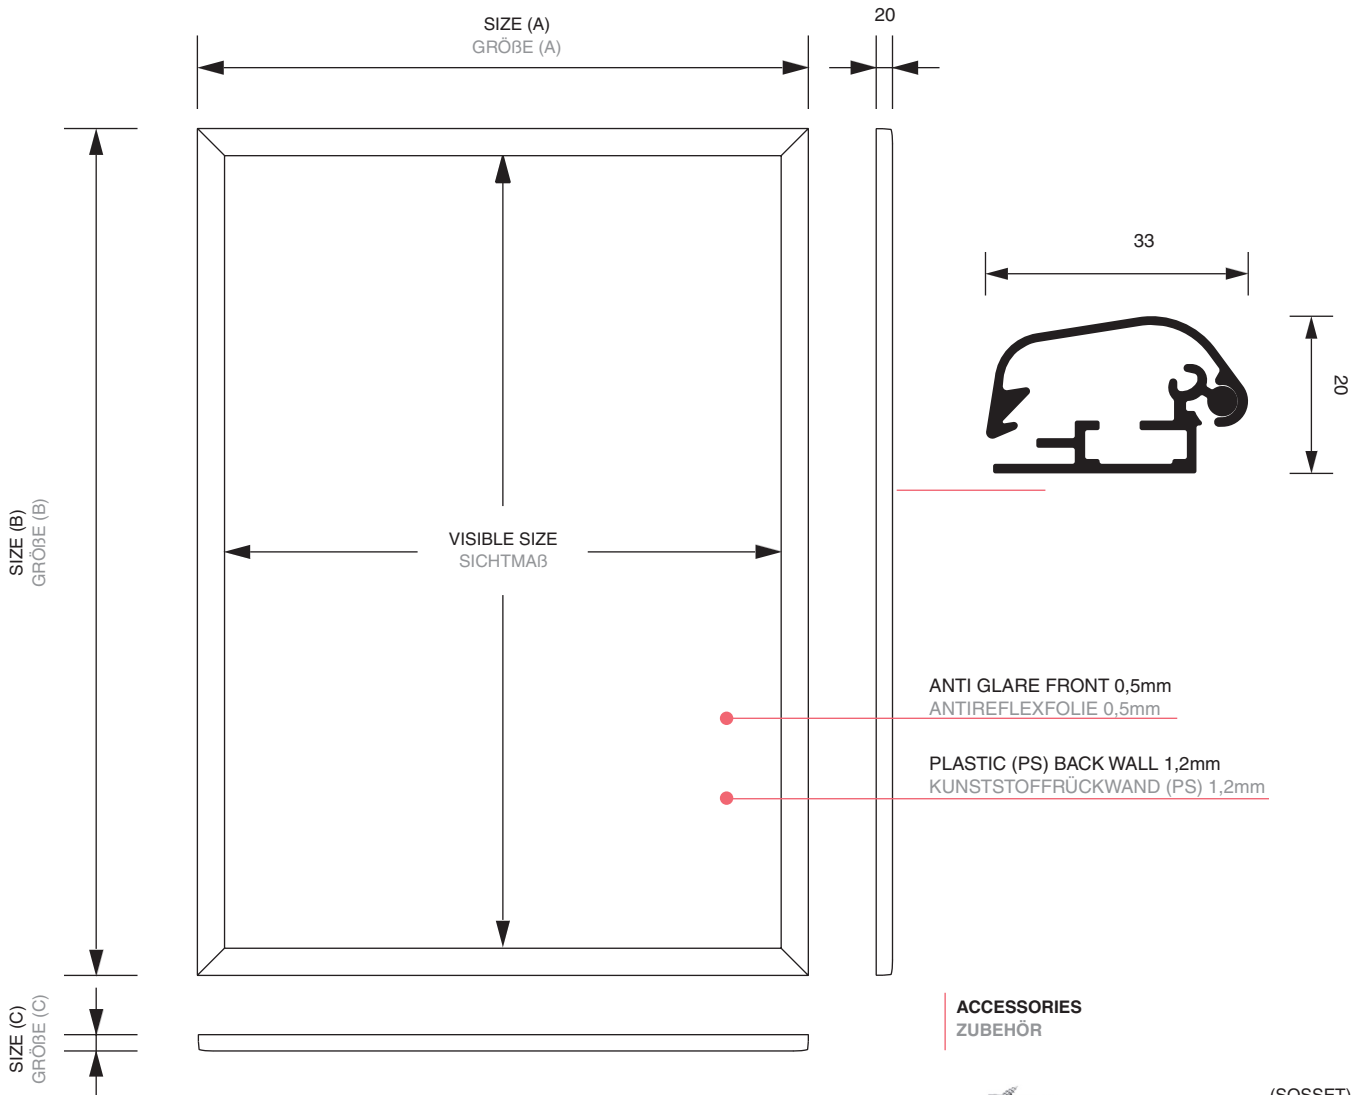

(SOSSET)
SET OF SCREWS
SCHRAUBENSET

Snap frame Profile 32 mm SECURITY / mitred corner

POSTER FRAMES > SNAP FRAMES