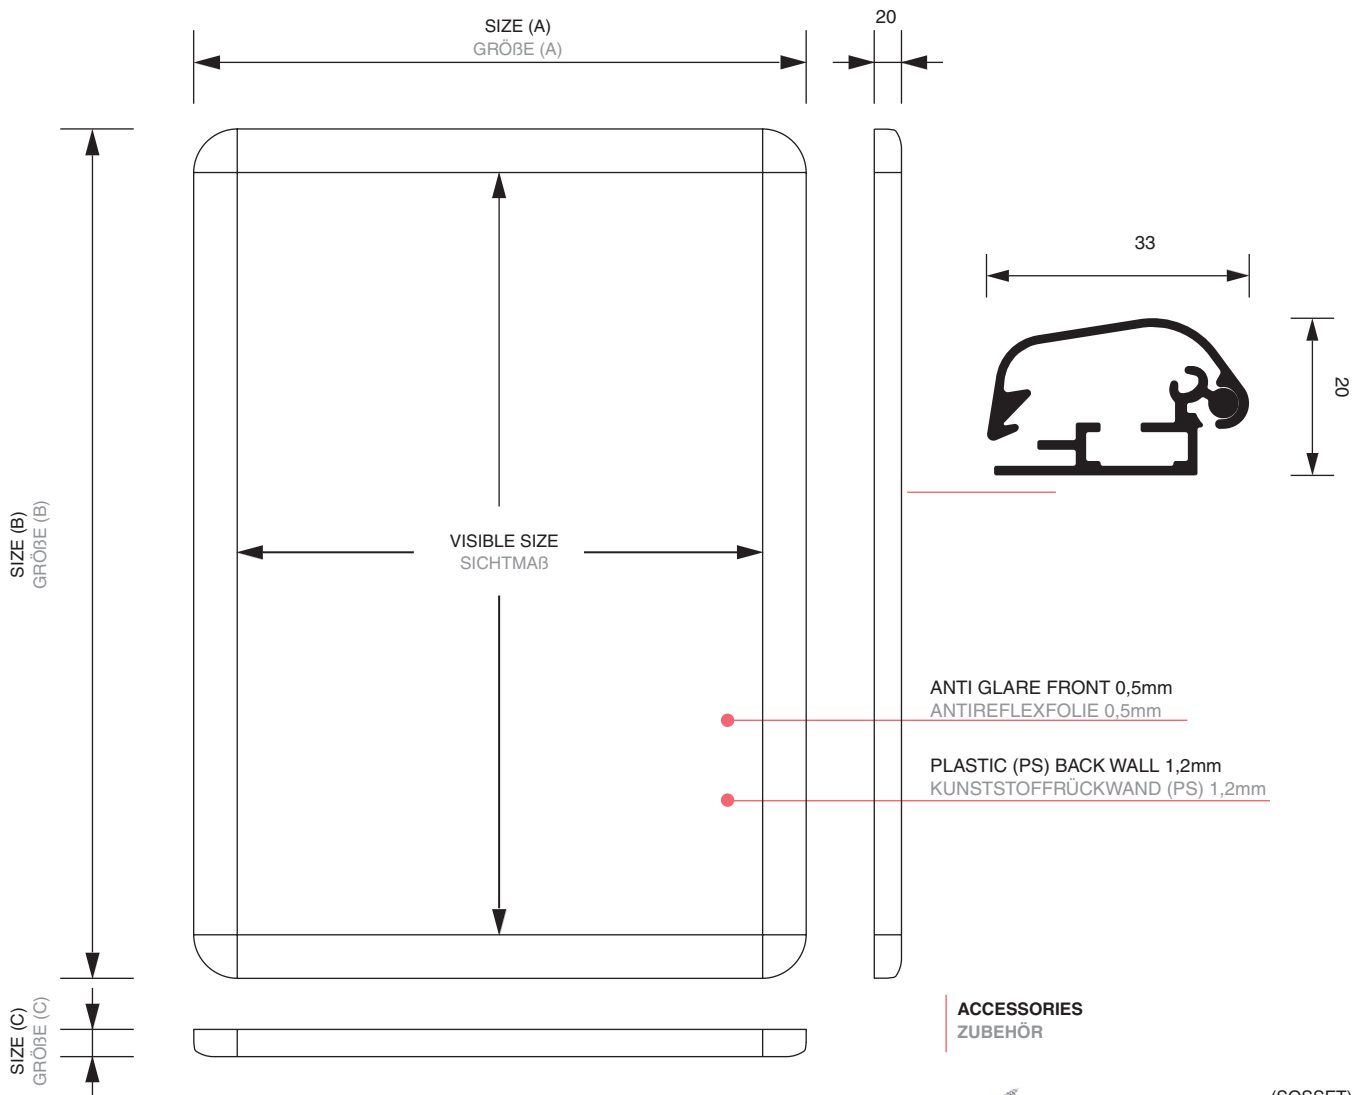

(SOSSET)
SET OF SCREWS
SCHRAUBENSET

Snap frame Profile 32 mm SECURITY / rondo corner

POSTER FRAMES > SNAP FRAMES