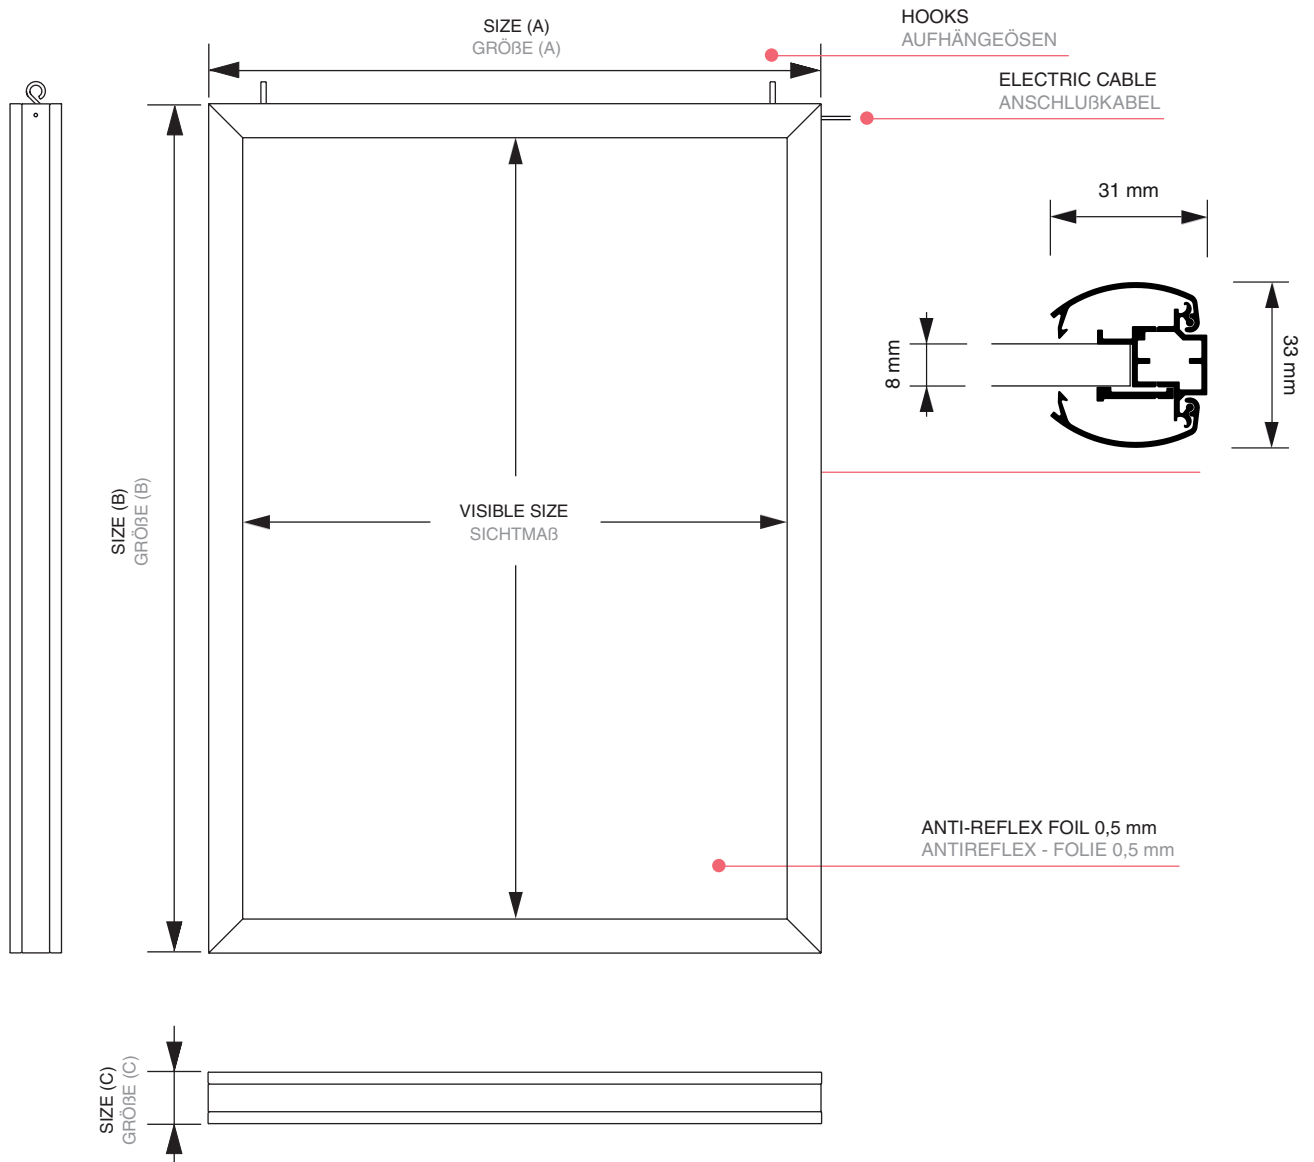

LED Poster Light box Double-sided

ILLUMINATED DISPLAYS > LED POSTER FRAMES

ACCESSORIES ZUBEHÖR