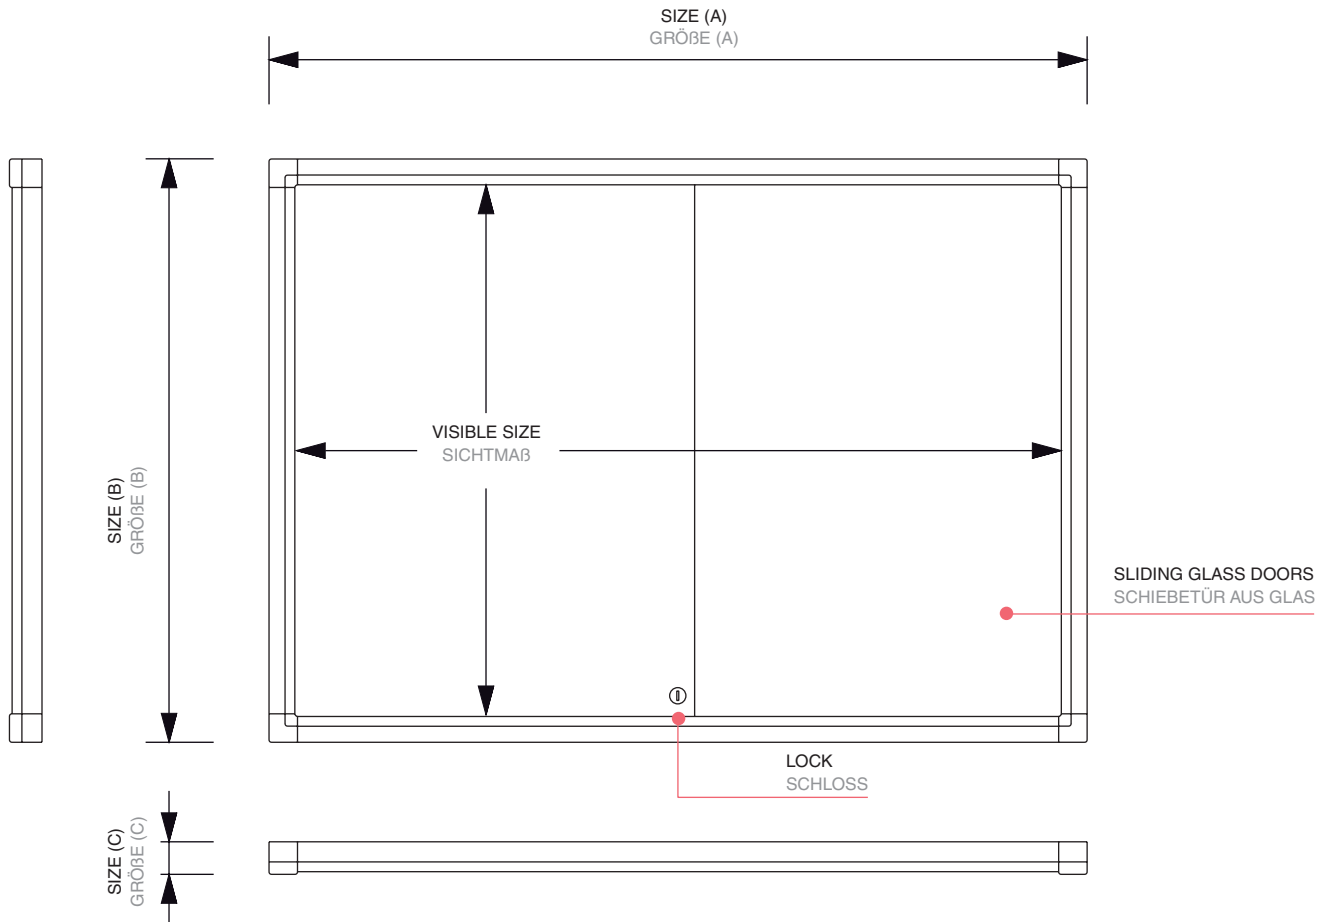

Lockable Notice Board SLC

LOCKABLE NOTICE BOARDS > INDOOR CORK

ACCESSORIES ZUBEHÖR

(SETPINS)
PINS
HEFTZWECKEN