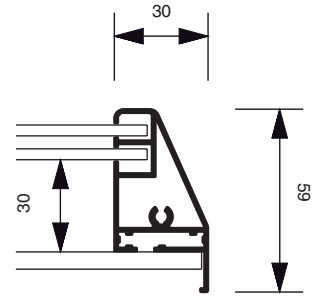

Lockable Notice Board SLC

LOCKABLE NOTICE BOARDS > INDOOR CORK

ACCESSORIES ZUBEHÖR

(SETPINS)
PINS
HEFTZWECKEN